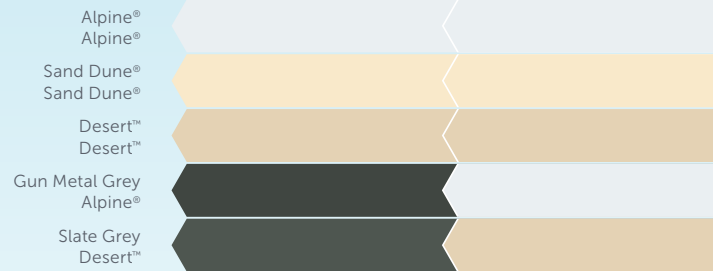

**YOU BRING THE DREAM
WE'LL BRING THE
How To.**

STRATCO
OUTBACK®
VERANDAHS • PATIOS • CARPORTS • SUNROOF

STRATCO OUTBACK® COLOUR CHART
WESTERN AUSTRALIA

COLOUR SELECTION GUIDE

CGI COLOUR ROOFING

OUTBACK® DECK & CGI DOUBLE SIDED*