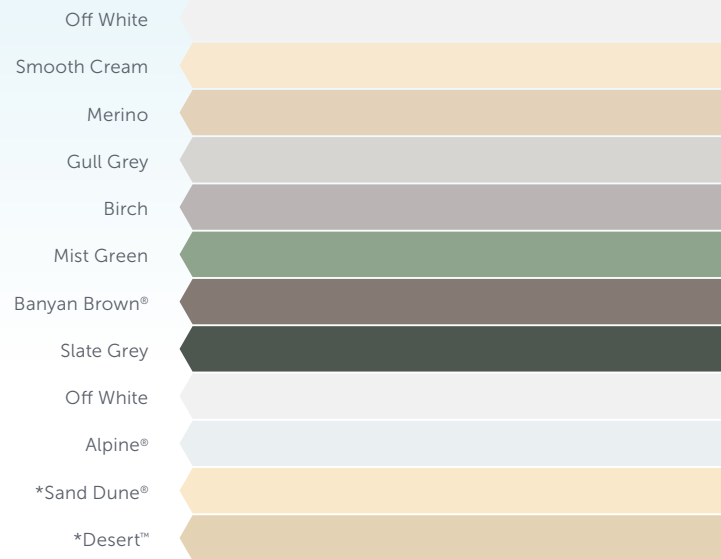

COOLDEK® ROOFING

*Cooldek Classic profile only