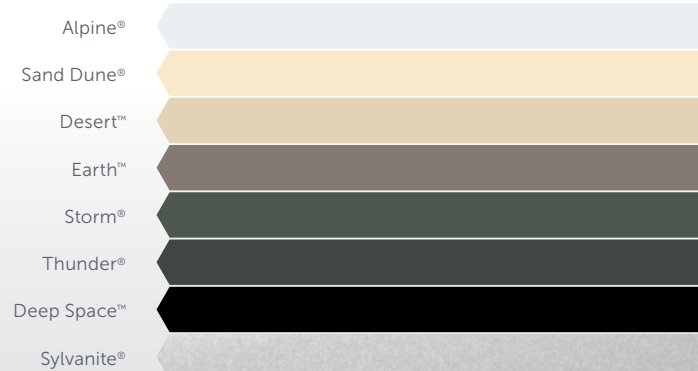

**YOU BRING THE DREAM
WE'LL BRING THE
How To.**

STRATCO
OUTBACK®
VERANDAHS • PATIOS • CARPORTS • SUNROOF

STRATCO OUTBACK® COLOUR CHART
WESTERN AUSTRALIA

COLOUR SELECTION GUIDE

CGI COLOUR ROOFING

OUTBACK® DECK & CGI DOUBLE SIDED*

**not available for curved roof sheeting*

COOLDEK® ROOFING

**Cooldek Classic profile only*

OUTBACK® FRAMING

« SCAN THIS QR CODE TO FIND A STRATCO NEAR YOU

1300 155 155
stratco.com.au

WESTERN AUSTRALIA
 Cnr. Bannister Rd & Hopewell St
 Canning Vale WA 6155

All brands and logos/images accompanied by ® or ™ are trade marks of Stratco (Australia) Pty Limited. © Copyright November 2013

How To.

Minor variations in colour can occur and are characteristic of the raw material received by Stratco prior to steel rolling. Colour fading may occur over time. Colours shown on this chart may vary due to the printing process. Accurate colour samples are available in-store.